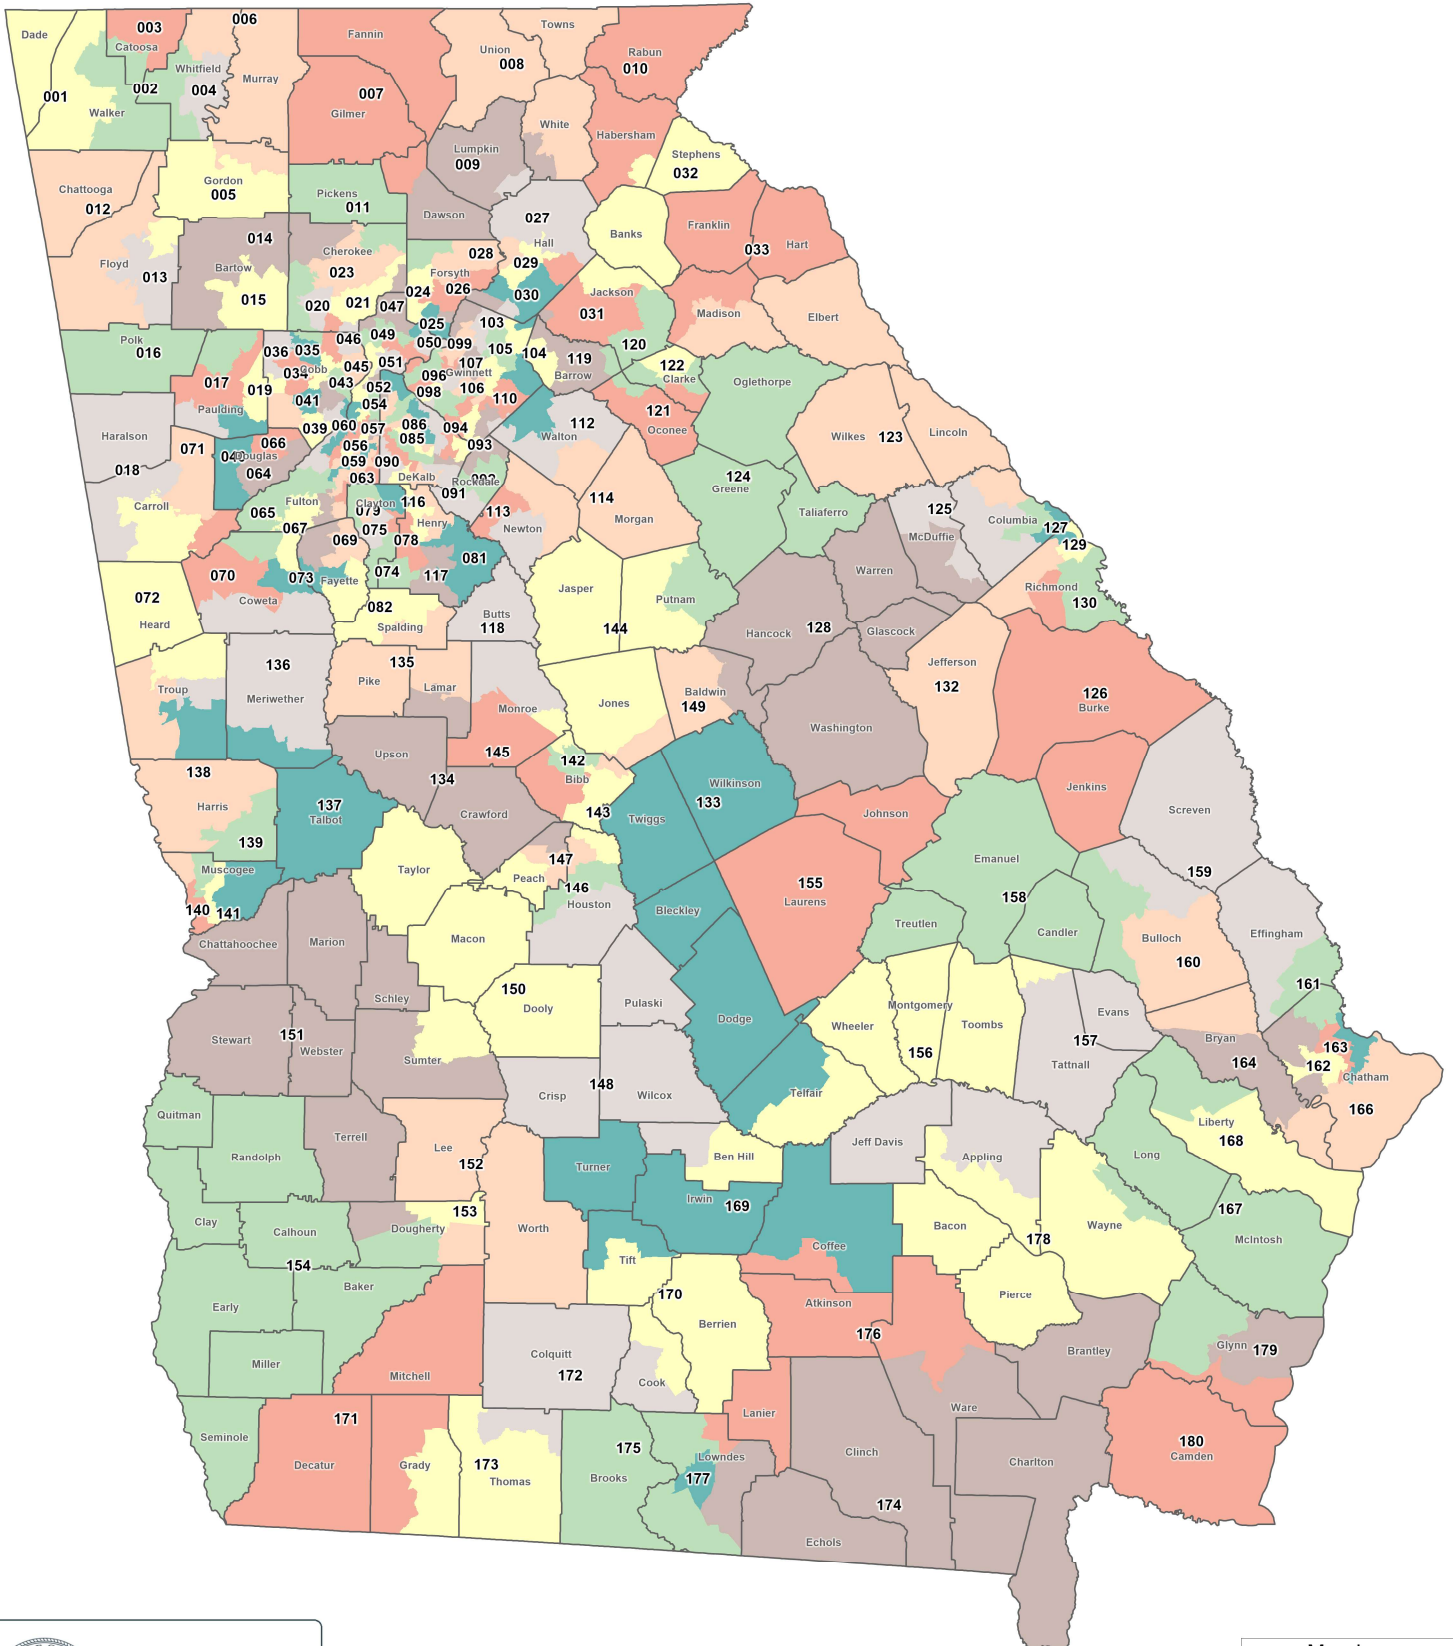

Proposed Congressional Districts of Georgia

Client: S049
Plan: Congress-2023
Type: Congress

**Legislative and Congressional Reapportionment Office**
Georgia General Assembly
Suite 407 Coverdell Legislative Office Bldg.

©2021 CALIPER

Map layers
Districts
County
0 20 40
Miles

Proposed Georgia House Districts

Client: H123
Plan: House-2023
Type: House

 **Legislative and Congressional Reapportionment Office**
Georgia General Assembly
Suite 407 Coverdell Legislative Office Bldg.

©2021 CALIPER

Map layers
Districts
County

Miles