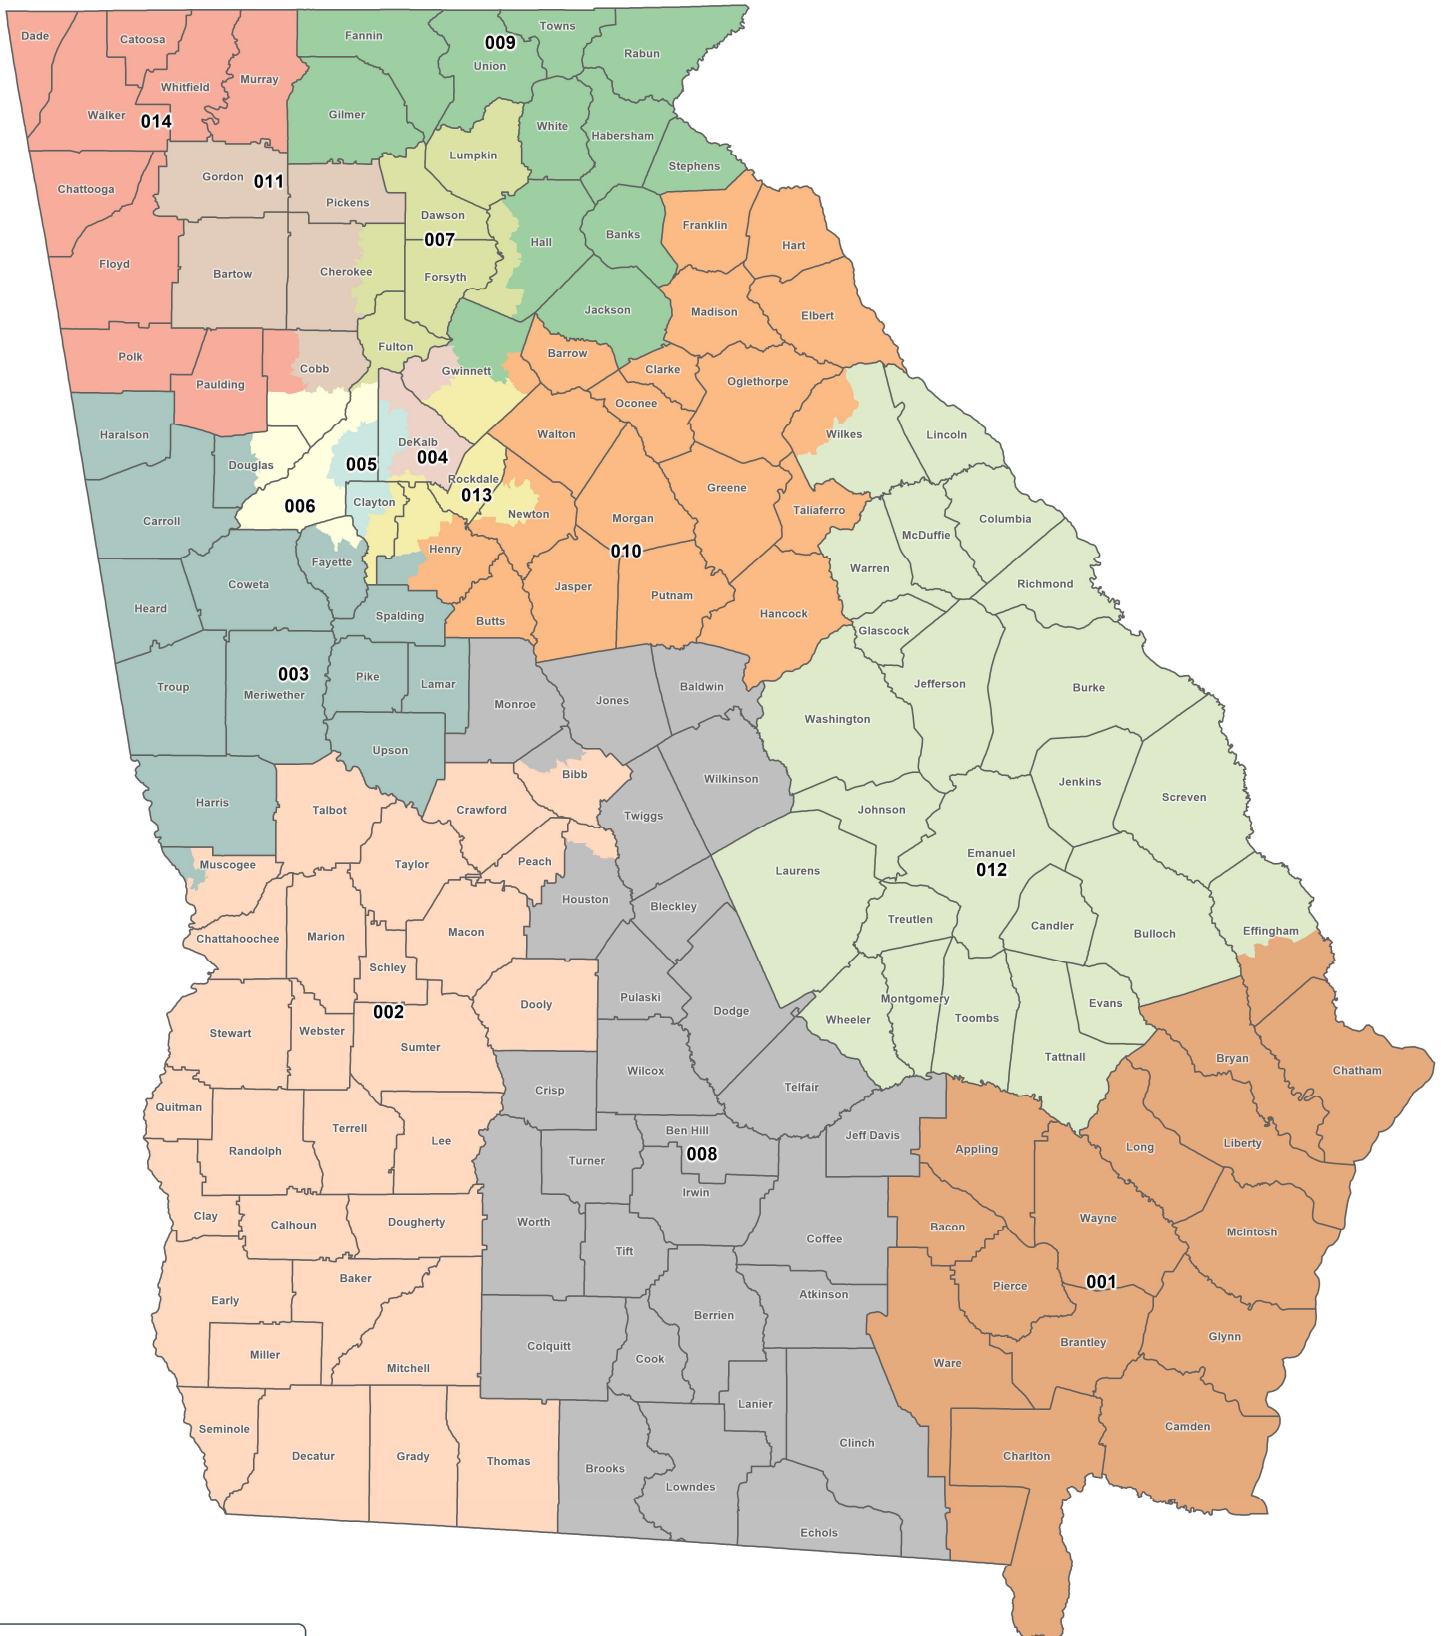

Proposed Congressional Districts of Georgia

Client: S049
Plan: Congress-2023
Type: Congress

**Legislative and Congressional Reapportionment Office**
Georgia General Assembly
Suite 407 Coverdell Legislative Office Bldg.

©2021 CALIPER

Map layers
Districts
County
0 20 40
Miles

Proposed Georgia House Districts

Client: H123
Plan: House-2023
Type: House

 **Legislative and Congressional Reapportionment Office**
Georgia General Assembly
Suite 407 Coverdell Legislative Office Bldg.

©2021 CALIPER

Map layers
Districts
County

Miles