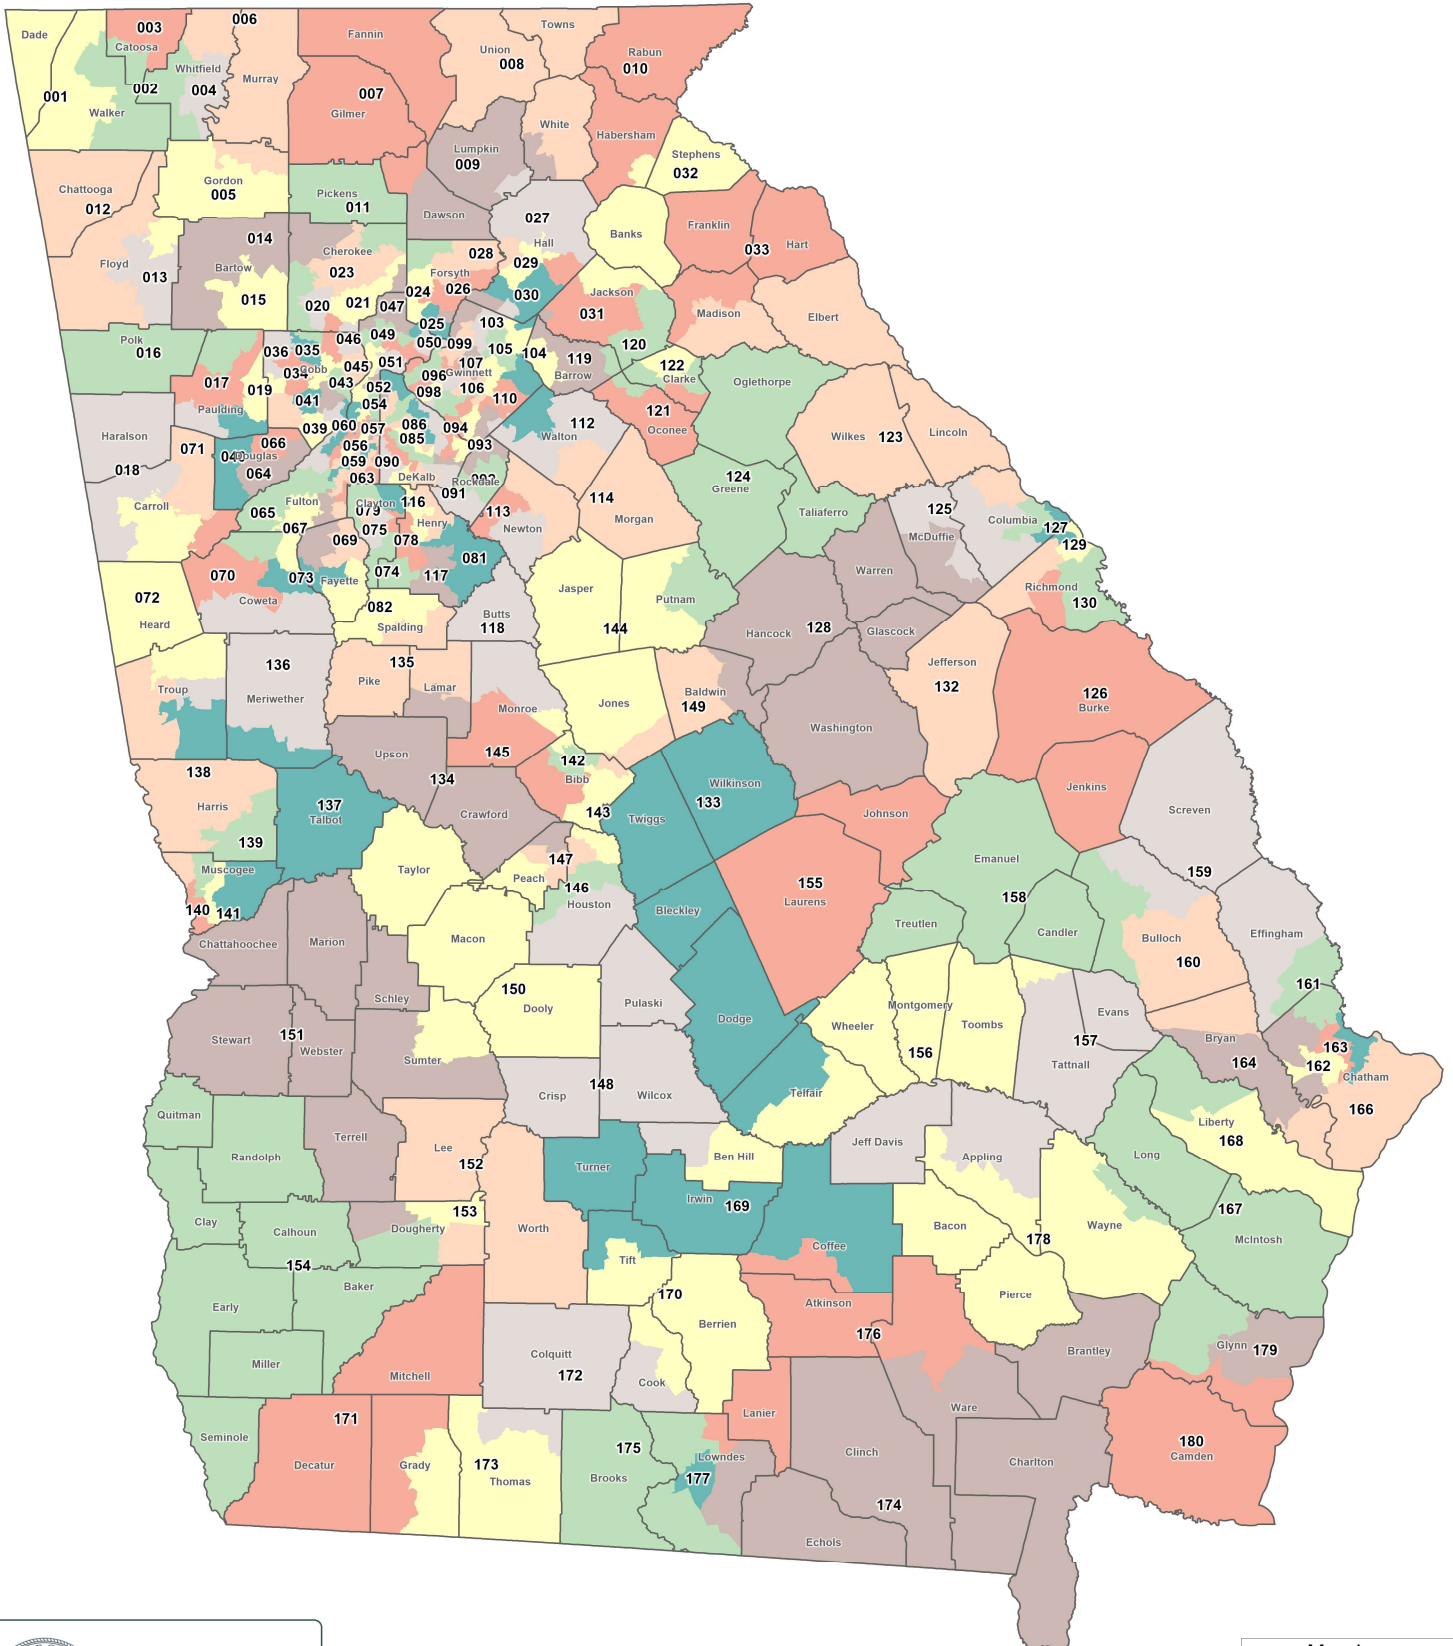

Proposed Georgia House Districts

Client: H123
Plan: House-2023
Type: House

 **Legislative and Congressional Reapportionment Office**
Georgia General Assembly
Suite 407 Coverdell Legislative Office Bldg.

©2021 CALIPER

Map layers
Districts
County

0 20 40
Miles