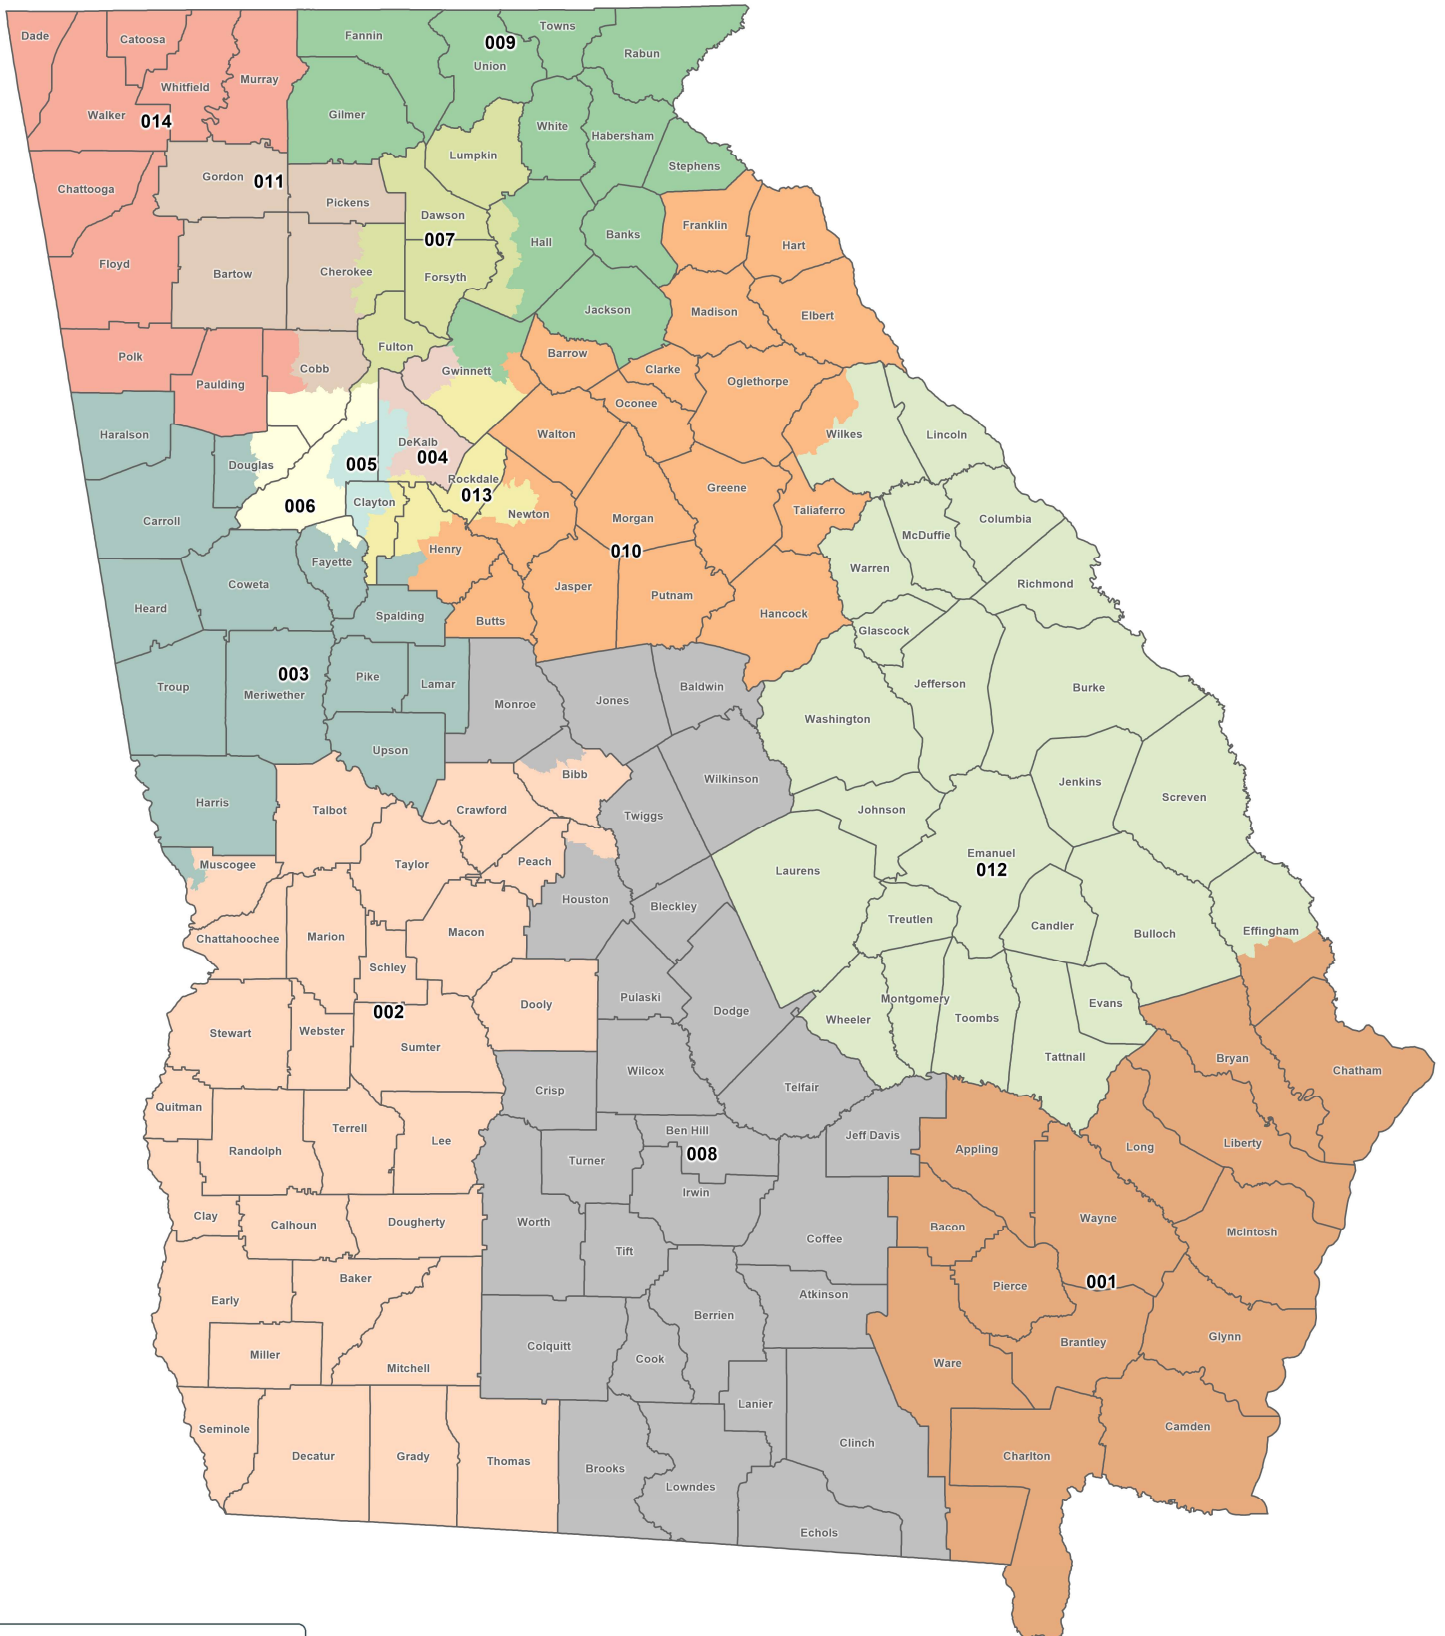

Proposed Congressional Districts of Georgia

Client: S049
Plan: Congress-2023
Type: Congress

 **Legislative and Congressional Reapportionment Office**
Georgia General Assembly
Suite 407 Coverdell Legislative Office Bldg.

©2021 CALIPER

Map layers
Districts
County
0 20 40
Miles